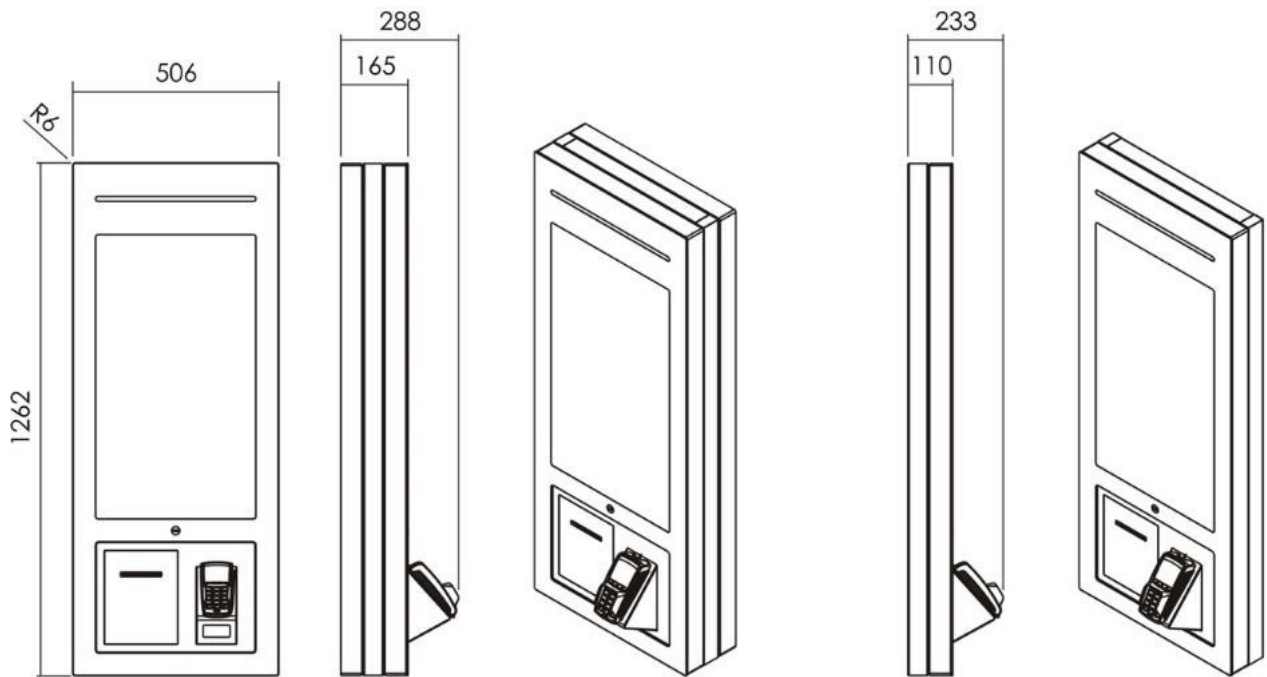

## Self-service order placement

Kiosk with 32" screen a device for self-service order placement, in a one or two sided variant designed for installation in the floor, in the floor/ceiling or on the wall. The device is dedicated for uninterrupted work.

**Modern design**  
Design is perfect to fit into any environment

**Protective Glass**  
Safety glass 4mm with anti-reflective layer

**Receipt Printer**  
Customers receive tickets and receipts directly

**Light Indication**  
To inform if the kiosk is in use or free

**Large Display**  
32" display for clear and easy menu selection

**Payment System**  
Integration of your payment solutions

## Technical parameters

<b>LCD Display</b>	32" LED IPS 32" Resolution 1920 x 1080
<b>Brightness</b>	400 nits
<b>Viewing Angle</b>	178° / 178°
<b>Touch screen</b>	Projected Capacitive Technology (PCT) Number of touch points: 10 (4ms Response time)
<b>Glass</b>	Safety glass 4mm with anti reflective/fingerprint/bacteria coating, water-repellent
<b>Housing</b>	Stainless steel
<b>Dimensions</b>	1262 Height x 506mm Width - 170mm depth for the double -sided variant - 150mm depth for the one-sided variant - 110mm depth for the wall mounted variant
<b>Kiosk management</b>	Active Power & Device Control with energy management, temperature control, ventilation
<b>Operating system</b>	Linux/Windows
<b>Power Consumption</b>	300w (one sided) / 500w (Double sided)